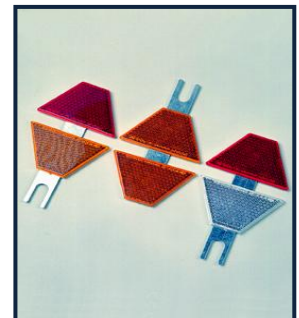

### Single Carriageway Reflectors

- Duo-directional red/white

#### Dimensions of Reflector Lens

- Lens height: 130 mm
- Lens depth: 70mm

Viatec

Tel: 01761 409107

Web: [www.viatec-uk.com](http://www.viatec-uk.com) see live reports on YouTube & Vimeo