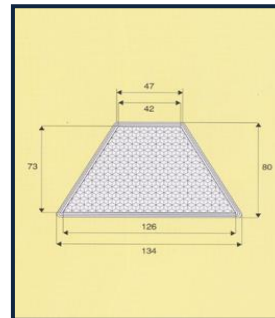

Viatec UK

Westfield Business Centre
Radstock, Bath, BA3 4BH

Tel: 01761 409107

Fax: 01761 409111

info@viatec-uk.com

www.viatec-uk.com

VIATEC: UK Barrier Reflectors

Single Carriageway Reflectors

- Duo-directional red/white

Dimensions of Reflector Lens

- Lens height: 130 mm
- Lens depth: 70mm

Viatec

Tel: 01761 409107

Web: www.viatec-uk.com see live reports on YouTube & Vimeo