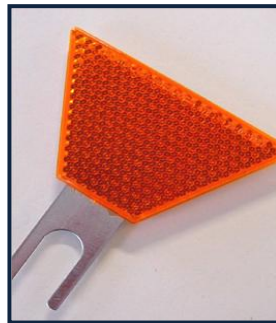

### Single Carriageway Reflectors

- Duo-directional red/white

#### Dimensions of Reflector Lens

- Lens height: 130 mm
- Lens depth: 70mm

Viatec

Tel: 01761 409107

Web: [www.viatec-uk.com](http://www.viatec-uk.com) see live reports on YouTube & Vimeo