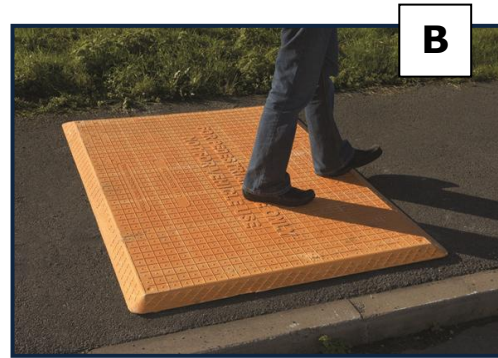

## **VIATEC: UK Light Traffic/Pedestrian Trench Covers**

Temporary and light weight and anti slip covers available for pedestrian and light traffic.

### **Dimensions:**

**A:** 1200 x 800mm - for smaller excavations load-tested to 500kg

**B:** 1600 x 1200mm – for larger excavations / wider pavements also tested to 500kg

Viatec

Tel: 01761 409107

Web: [www.viatec-uk.com](http://www.viatec-uk.com) see live reports on YouTube & Vimeo