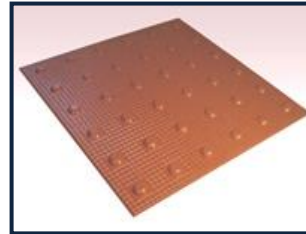

## VIATEC: Surface Mounted Tactile Paving

As Viatec tactile paving is surface mounted, making its installation faster and simpler than with paving slabs. This minimises cost and pedestrian safety risks involved. Available in five surfaces, our tactile paving range is:

- Quick and easy to install
- Removes the need for excavation and heavy-duty plant
- Requires less man-power
- Minimises need for traffic management and pedestrian disruption
- Bonds to existing surfaces (concrete, tarmac, bitumen, marble and ceramic)
- Specially formulated adhesive
- Outperforms concrete: on Skid Resistance Value (SRV) and durability (7x more durable)
- Conforms to DDA 2005 and DETR guidelines
- Freeze thaw tested and UV tested for colour-fade
- Complete range of 'warning' surfaces available for all applications
- Available in 400 x 400mm with 10 'tiles' per pack