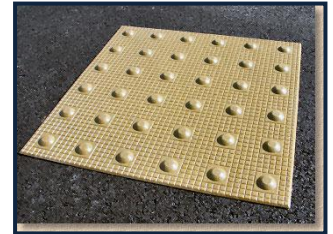

## VIATEC: Surface Mounted Tactile Paving

As Viatec tactile paving is surface mounted, making its installation faster and simpler than with paving slabs. This minimises cost and pedestrian safety risks involved. Available in five surfaces, our tactile paving range is:

- Quick and easy to install
- Removes the need for excavation and heavy-duty plant
- Requires less man-power
- Minimises need for traffic management and pedestrian disruption
- Bonds to existing surfaces (concrete, tarmac, bitumen, marble and ceramic)
- Specially formulated adhesive
- Outperforms concrete: on Skid Resistance Value (SRV) and durability (7x more durable)
- Conforms to DDA 2005 and DETR guidelines
- Freeze thaw tested and UV tested for colour-fade
- Complete range of 'warning' surfaces available for all applications
- Available in 400 x 400mm with 10 'tiles' per pack