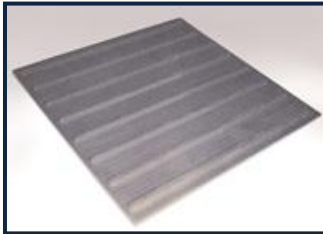

## VIATEC: Surface Mounted Tactile Paving

As Viatec tactile paving is surface mounted, making its installation faster and simpler than with paving slabs. This minimises cost and pedestrian safety risks involved. Available in five surfaces, our tactile paving range is:

- Quick and easy to install
- Removes the need for excavation and heavy-duty plant
- Requires less man-power
- Minimises need for traffic management and pedestrian disruption
- Bonds to existing surfaces (concrete, tarmac, bitumen, marble and ceramic)
- Specially formulated adhesive
- Outperforms concrete: on Skid Resistance Value (SRV) and durability (7x more durable)
- Conforms to DDA 2005 and DETR guidelines
- Freeze thaw tested and UV tested for colour-fade
- Complete range of 'warning' surfaces available for all applications
- Available in 400 x 400mm with 10 'tiles' per pack